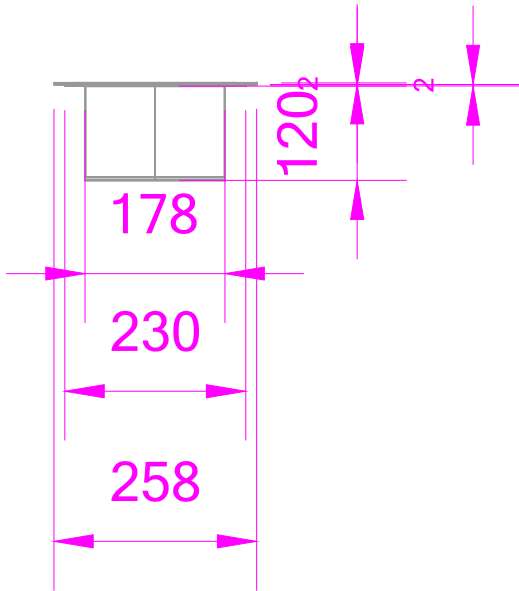

Scale 1:10

Cut out Diameter:232mm